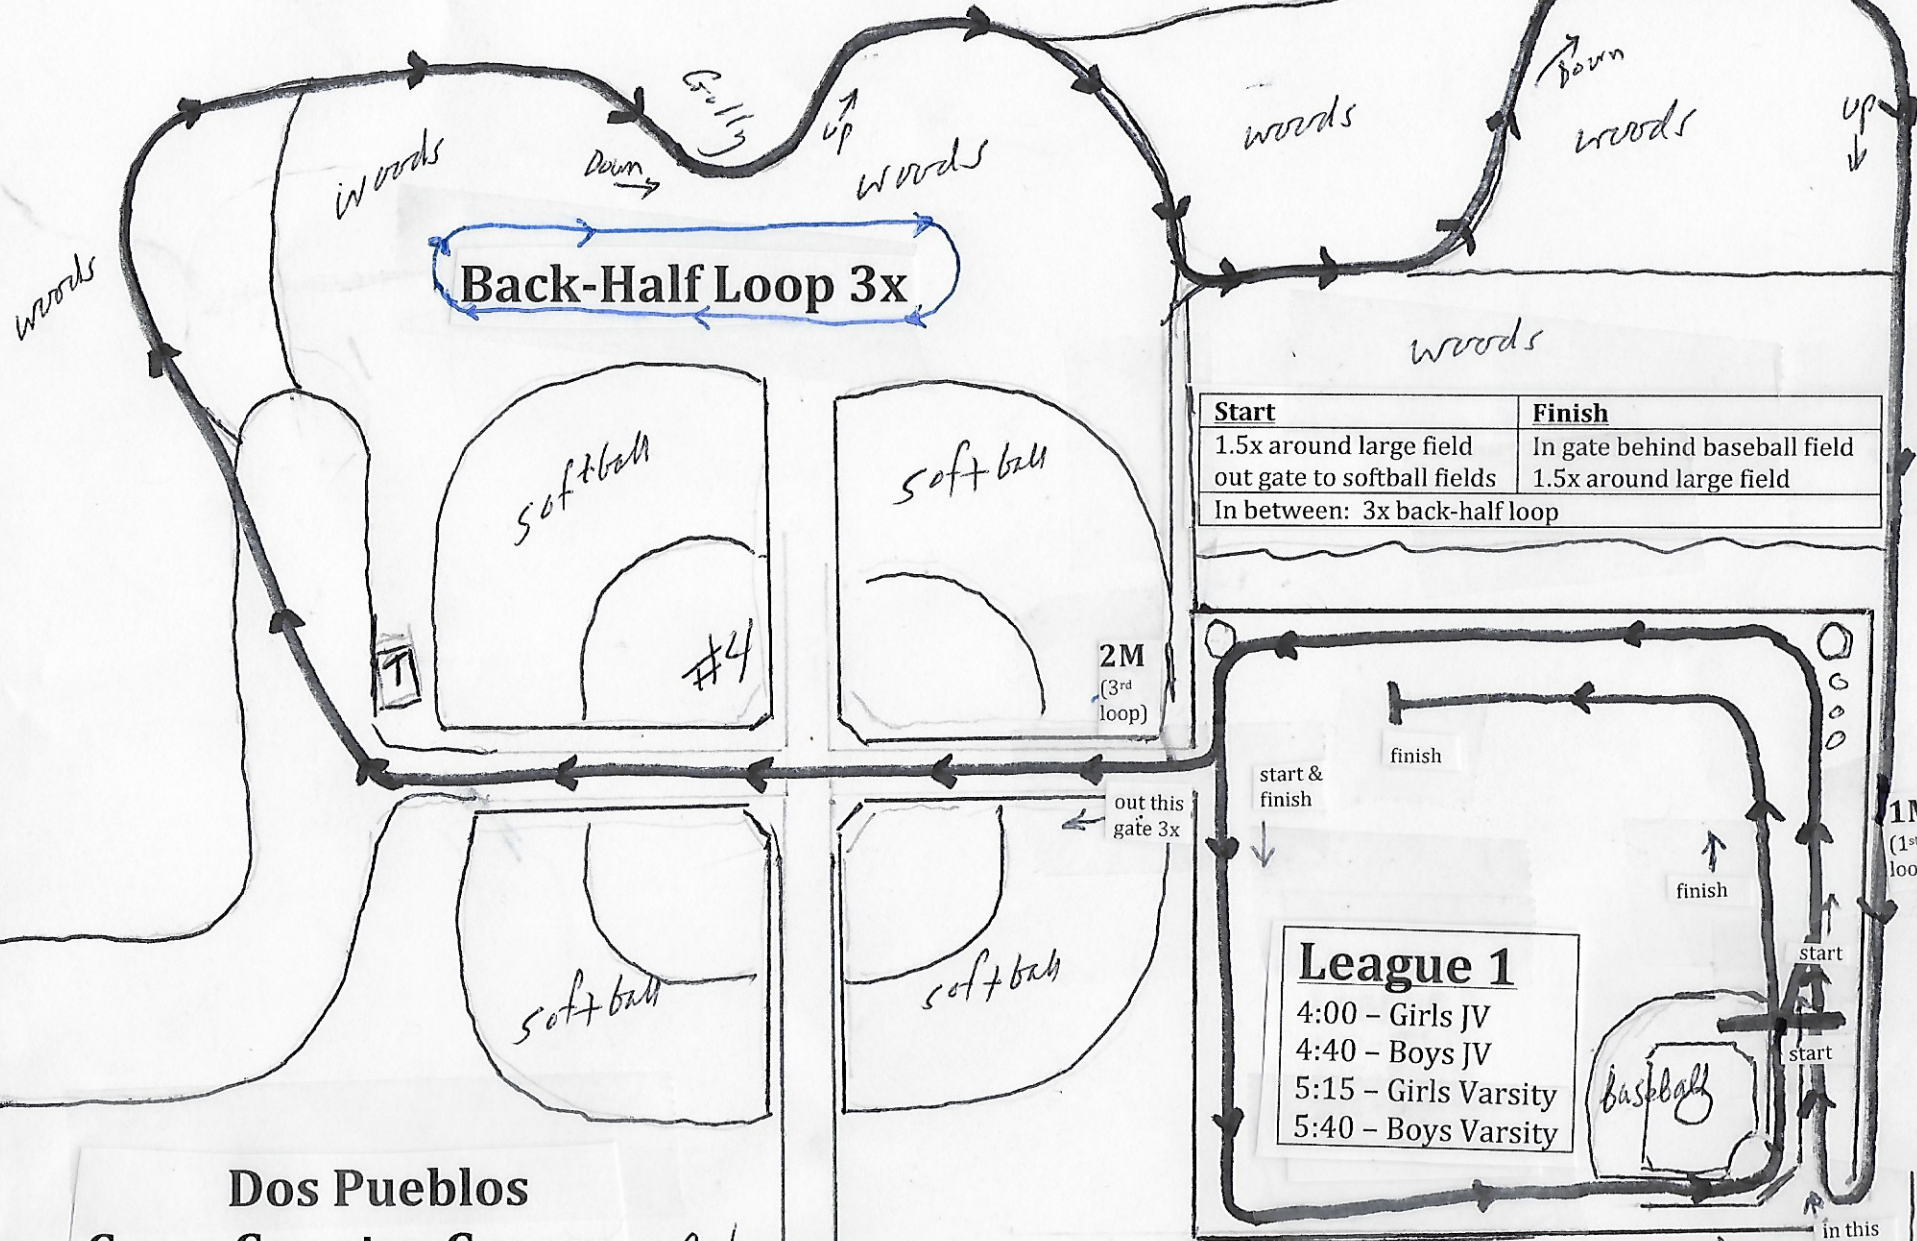

Elan Amador

CREEK

CREEK

CREEK

Start	Finish
1.5x around large field out gate to softball fields	In gate behind baseball field 1.5x around large field
In between: 3x back-half loop	

League 1
4:00 - Girls JV
4:40 - Boys JV
5:15 - Girls Varsity
5:40 - Boys Varsity

**Dos Pueblos
Cross Country Course**
(2018)

pool
gym
classrooms
↓

Cathedral Oaks